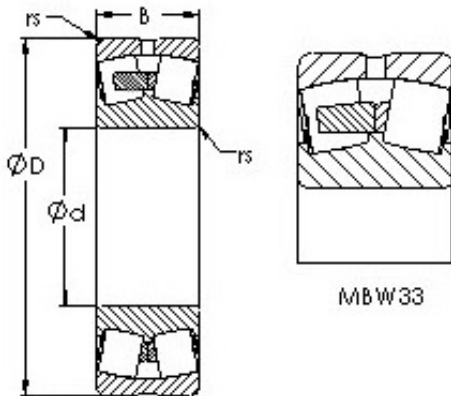

NTA PRECISION AXLE CORP.

AST 22256MBW33 spherical roller bearings

Bearing No. 22256MBW33

Size	280x500x130 mm
Bore Diameter	280 mm
Outer Diameter	500 mm
Width	130 mm
Bearing Type	straight bore, lube groove and holes
Bore Dia (d)	280.0000
Outer Dia (D)	500.0000
Width (B)	130.0000
Radius (min) (rs)	5.000
Dynamic Load Rating (Cr)	2,164,000
Static Load Rating (Cor)	3,461,000
Max Speed (Grease) (X000 RPM)	1
Max Speed (Oil) (X000 RPM)	1
Weight (g)	110,540.00
Material	52100 Chrome steel, or equivalent

22256MBW33 Bearing 2D drawings and 3D CAD models